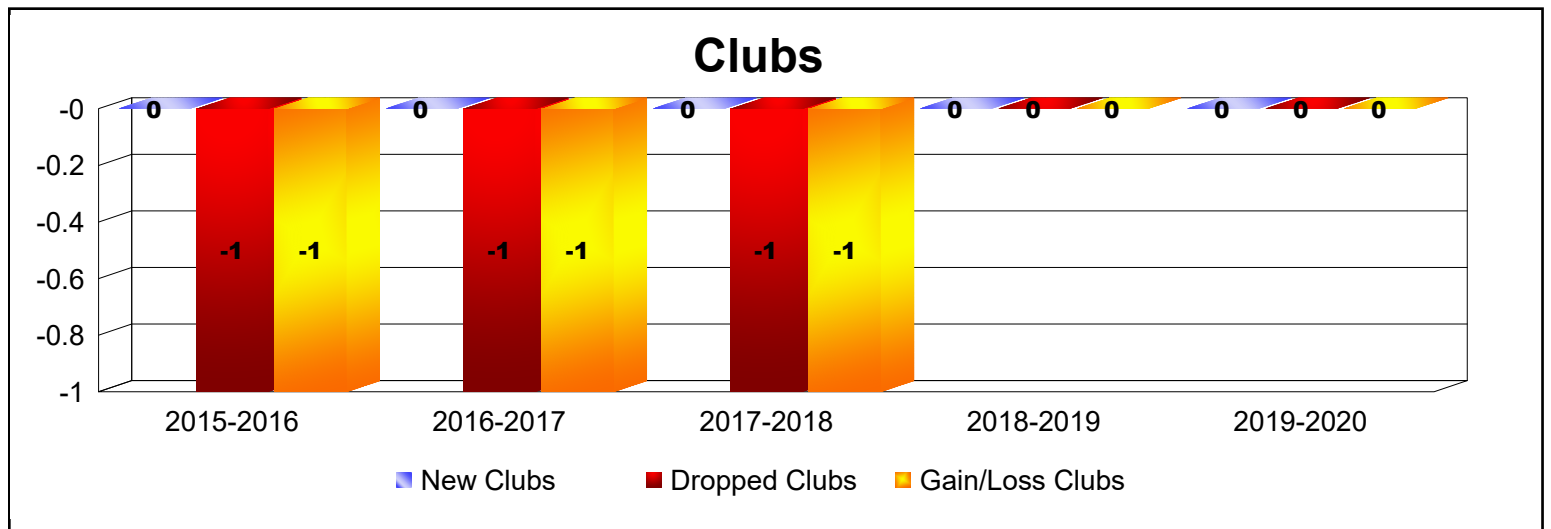

Year	New Clubs	Dropped Clubs	Gain/ Loss Clubs	New Members	Charter Members	Reinstate Members	Transfer Members	Total Member Added	Total Members Dropped	Gain/ Loss Members
2015-2016	0	-1	-1	106	1	2	8	117	-116	1
2016-2017	0	-1	-1	98	1	8	6	113	-152	-39
2017-2018	0	-1	-1	89	0	1	4	94	-163	-69
2018-2019	0	0	0	66	0	8	4	78	-95	-17
2019-2020	0	0	0	71	1	3	9	84	-130	-46
Average	0	-1	-1	86	1	4	6	97	-131	-34

Year	New Clubs	Dropped Clubs	Gain/ Loss Clubs	New Members	Charter Members	Reinstate Members	Transfer Members	Total Member Added	Total Members Dropped	Gain/ Loss Members
2015-2016	0	0	0	21	0	0	0	21	-17	4
2016-2017	1	0	1	10	22	0	1	33	-38	-5
2017-2018	0	-1	-1	10	1	0	0	11	-41	-30
2018-2019	0	0	0	18	0	0	1	19	-9	10
2019-2020	0	0	0	10	1	0	0	11	-21	-10
Average	0	0	0	14	5	0	0	19	-25	-6