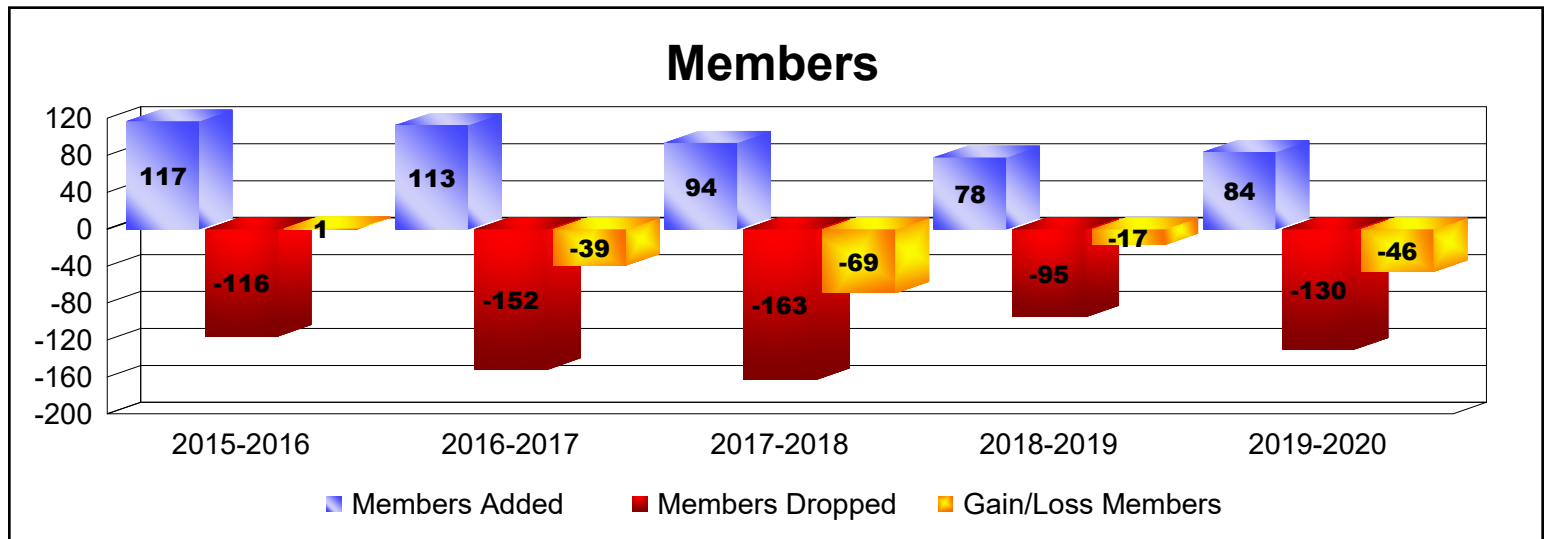

Year	New Clubs	Dropped Clubs	Gain/ Loss Clubs	New Members	Charter Members	Reinstate Members	Transfer Members	Total Member Added	Total Members Dropped	Gain/ Loss Members
2015-2016	0	-1	-1	106	1	2	8	117	-116	1
2016-2017	0	-1	-1	98	1	8	6	113	-152	-39
2017-2018	0	-1	-1	89	0	1	4	94	-163	-69
2018-2019	0	0	0	66	0	8	4	78	-95	-17
2019-2020	0	0	0	71	1	3	9	84	-130	-46
Average	0	-1	-1	86	1	4	6	97	-131	-34

Year	New Clubs	Dropped Clubs	Gain/ Loss Clubs	New Members	Charter Members	Reinstate Members	Transfer Members	Total Member Added	Total Members Dropped	Gain/ Loss Members
2015-2016	0	0	0	21	0	0	0	21	-17	4
2016-2017	1	0	1	10	22	0	1	33	-38	-5
2017-2018	0	-1	-1	10	1	0	0	11	-41	-30
2018-2019	0	0	0	18	0	0	1	19	-9	10
2019-2020	0	0	0	10	1	0	0	11	-21	-10
Average	0	0	0	14	5	0	0	19	-25	-6