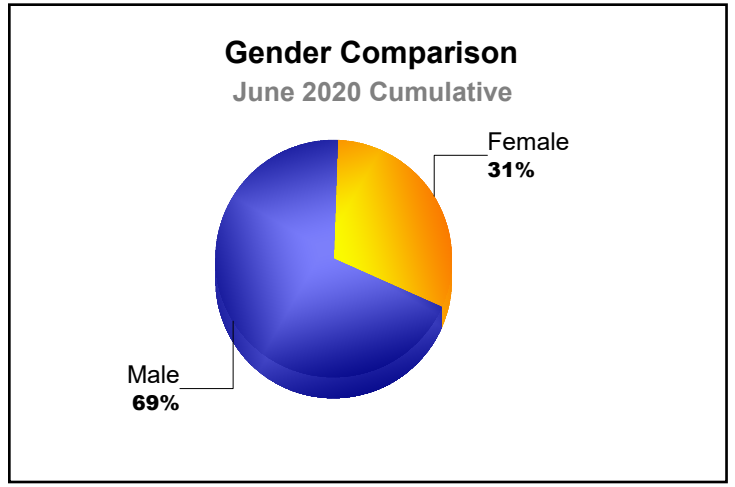

Year	New Clubs	Dropped Clubs	Gain/ Loss Clubs	New Members	Charter Members	Reinstate Members	Transfer Members	Total Member Added	Total Members Dropped	Gain/ Loss Members
2015-2016	0	-1	-1	106	1	2	8	117	-116	1
2016-2017	0	-1	-1	98	1	8	6	113	-152	-39
2017-2018	0	-1	-1	89	0	1	4	94	-163	-69
2018-2019	0	0	0	66	0	8	4	78	-95	-17
2019-2020	0	0	0	71	1	3	9	84	-130	-46
Average	0	-1	-1	86	1	4	6	97	-131	-34