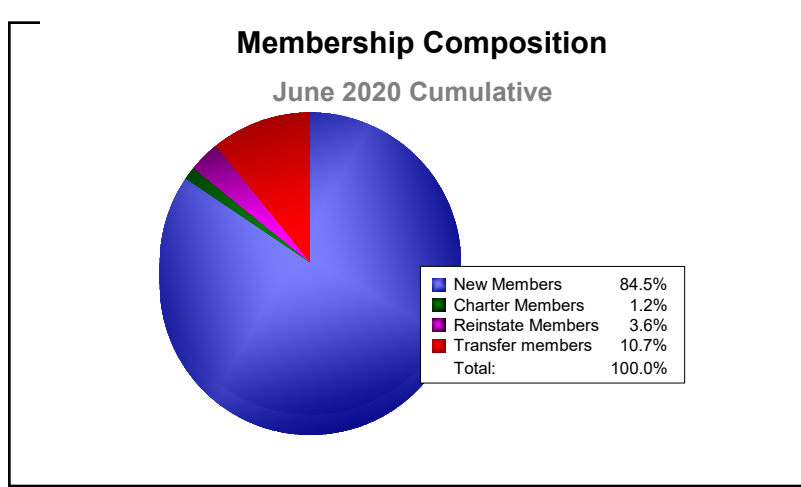

Year	New Clubs	Dropped Clubs	Gain/ Loss Clubs	New Members	Charter Members	Reinstate Members	Transfer Members	Total Member Added	Total Members Dropped	Gain/ Loss Members
2015-2016	0	-1	-1	106	1	2	8	117	-116	1
2016-2017	0	-1	-1	98	1	8	6	113	-152	-39
2017-2018	0	-1	-1	89	0	1	4	94	-163	-69
2018-2019	0	0	0	66	0	8	4	78	-95	-17
2019-2020	0	0	0	71	1	3	9	84	-130	-46
Average	0	-1	-1	86	1	4	6	97	-131	-34